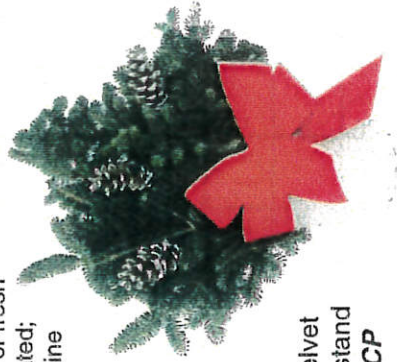

Balsam Wreath

Beautiful northwoods evergreens, rich, dark green, fragrant. 20", 26", 36", 48", or 60" BWT-1-20 (20") BWT-1-26 (26") BWL-3-36 (36") BWT-3-48 (48") BWT-3-60 (60")

Please note that decorations may vary slightly.

Grave Blanket

Durable, wood-back design full of fresh balsam boughs. Can be decorated; also comes with option of red pine center. Adult and baby sizes.

Cemetery Pot

Fresh cut boughs arranged with 3 painted cones and velvet bow. Weighted pot will withstand windy, outdoor conditions. CP

Cabin Country Wreath

Unique and very natural balsam, white pine. Cedar w/berries when available. 24", 36", or 48" CCW-5-24 (24") CCW-5-36 (36") CCW-5-48 (48")

Evergreen Swag-Large

Beautiful, full mixed evergreen door swag, decorated with red velvet bow, natural cones, and red berries. Great for impressive doorway. Approx. 36" High ES-10