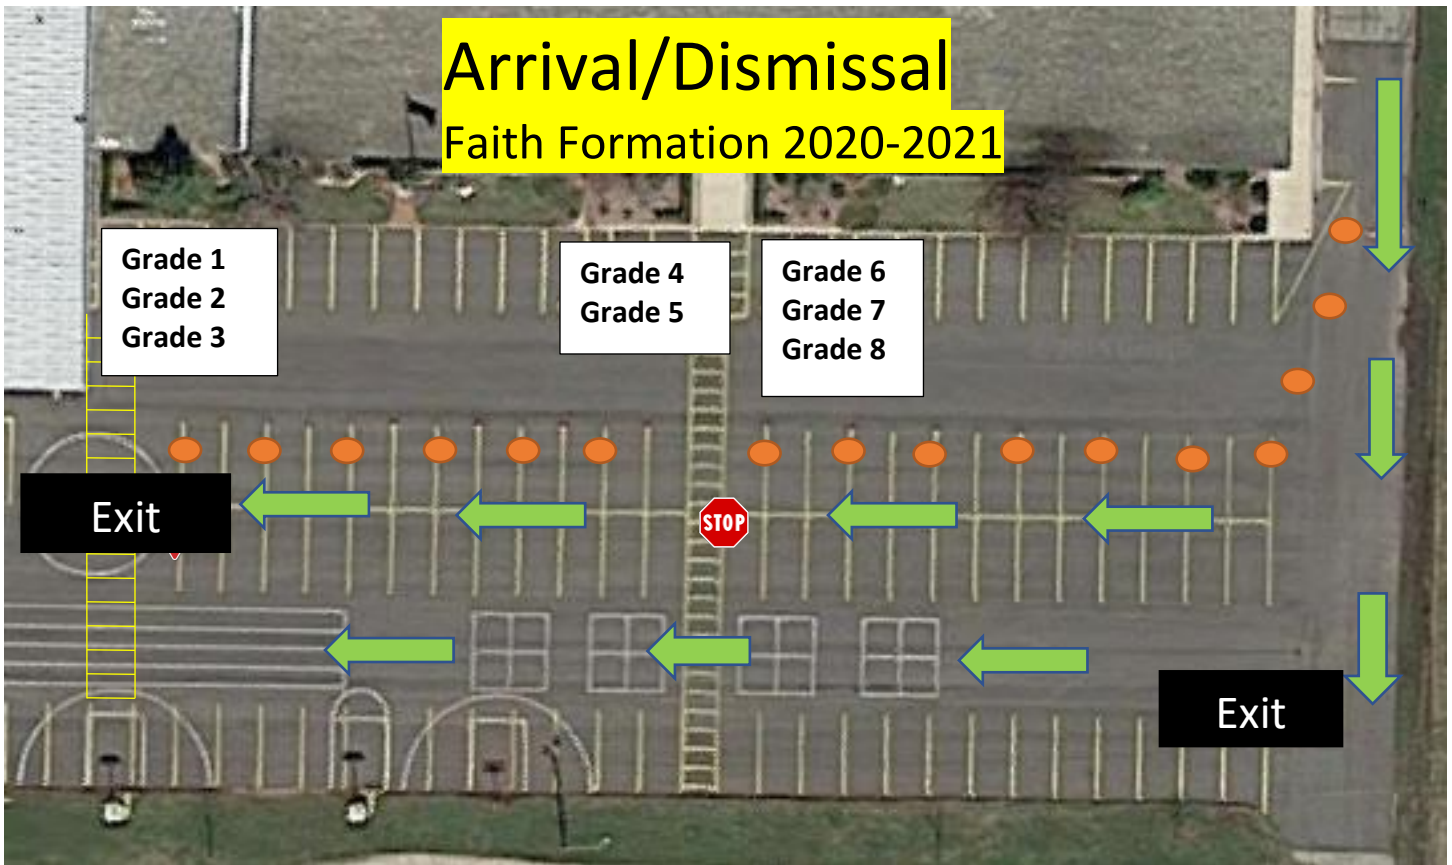

Arrival/Dismissal

Faith Formation 2020-2021

- Everyone will enter off of Wirkus Dr
 - PLEASE NOTE: That your patience as we transition to this drop off is imperative!
- As you drive down Wirkus, please be respectful of other cars; and of children!!!
 - Grades 1-3 will enter through the door by the Gym
 - Grade 4-8 will enter through the middle door of the school
 - Grade 6-8 will continue to proceed through the hallways and down to Assumption Hall
- You will follow the cones in ONE line, and pull up as far to the front as appropriate
 - Make sure that your child exits out of the car door closest to the school building
 - An office helper will greet you at the car and verify everyone in the family is healthy
 - Your child will walk to the appropriate door and be greeted by another office helper who will direct them to their classroom.
 - The catechists will greet them at the door, sanitize their hands, and direct them to their seat
- Please stay to the left of the cones to ensure the safety of all
 - When all your children are dropped off, you can safely leave the line and proceed to Shopiere Rd.
- The same door you dropped off your child is where you will pick them up at the end of the night
 - Follow the same protocol as arrival